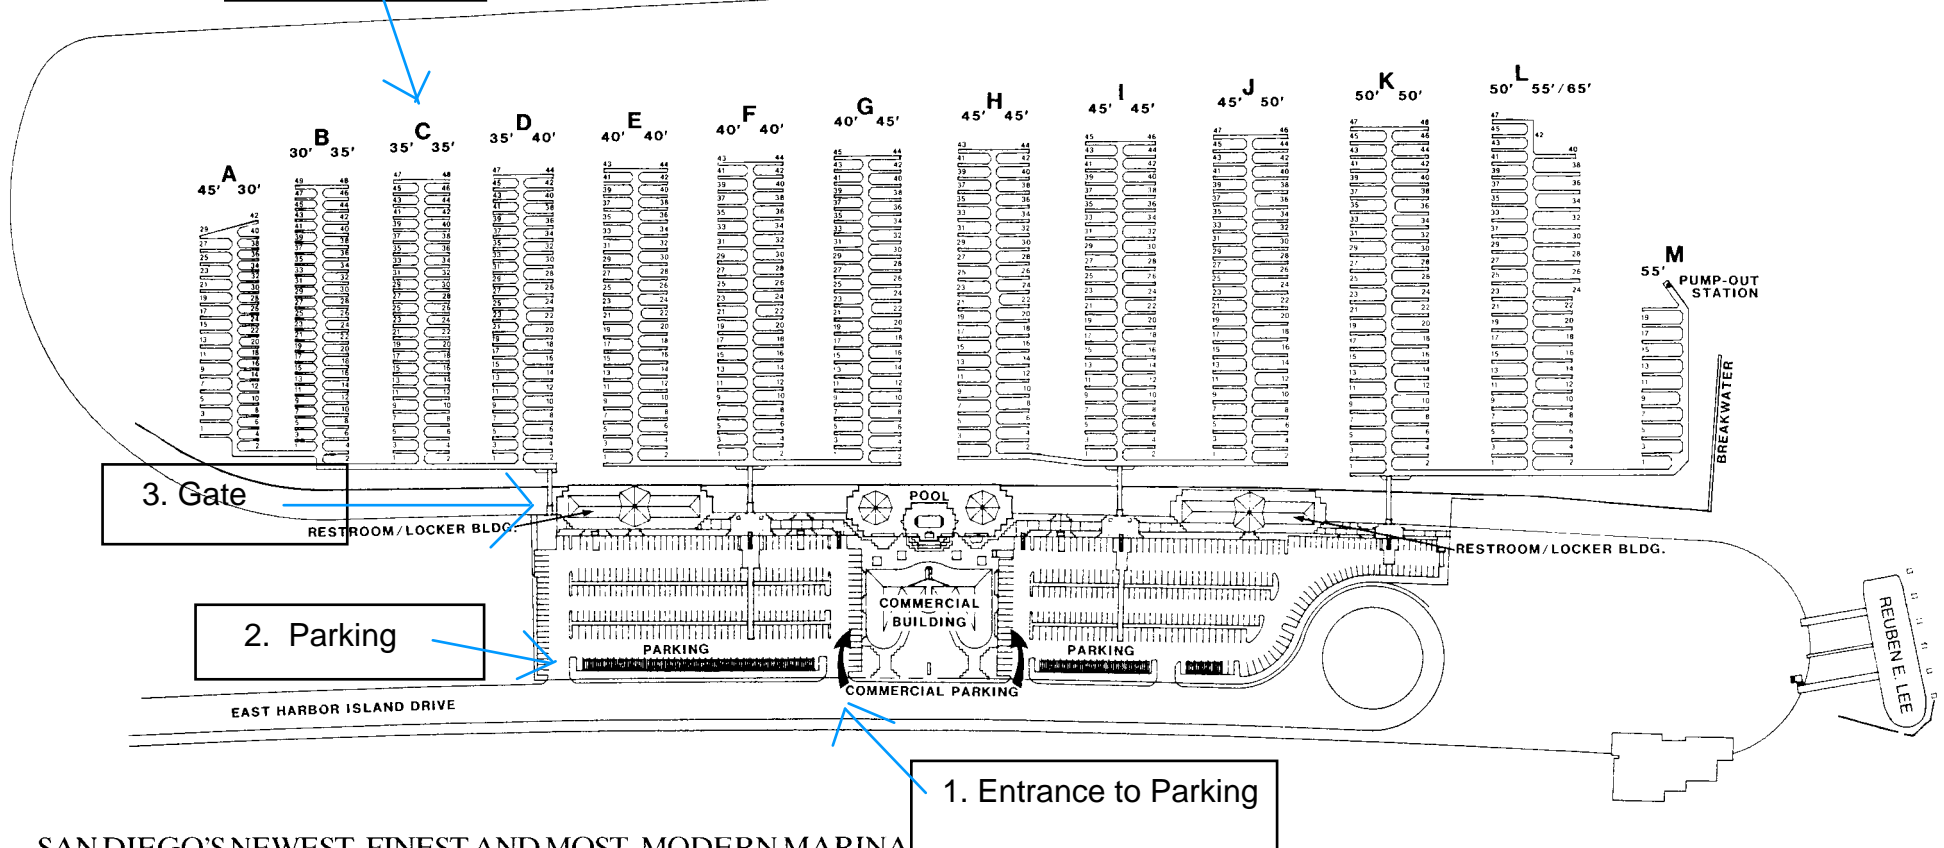

4. "C" Dock, slip 16

Call 619-296-2238 or 760-703-7040 when at the gate and I'll come get you

SAN DIEGO'S NEWEST, FINEST AND MOST MODERN MARINA.
A RESORT ATMOSPHERE IN A PUBLIC MARINA.

- 600 PARKING SPACES EXCLUSIVELY FOR MARINA TENANTS
- BEAUTIFUL POOL AND SPA ON THE RECREATION DECK
- FULL DOCKSIDE AMENITIES INCLUDING TV, PHONE, WATER AND 30 OR 50 AMP ELECTRIC
- CONVENIENT: 5 MINUTES TO DOWNTOWN;
2 MINUTES TO THE AIRPORT
- CONCRETE DOCKS; SINGLE SLIPS
- CHOICE SLIPS: 30' THROUGH 108'
- 24 HOUR SECURITY

Toll Free

Within California
800-542-SLIP

Outside California
800-622-SLIP

955 Harbor Island Dr., Suite 100, San Diego, CA 92101